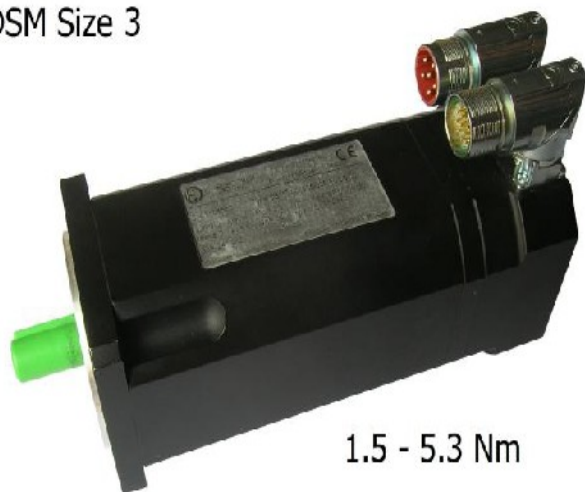

MOTOR DIMENSIONS

DSM Size 3

dimensions in mm

| Motor Type | | DSM31 | | DSM32 | | DSM33 | | DSM34 | |
|---------------|-----|---------|----------|---------|----------|---------|----------|---------|----------|
| Feedback Type | | Encoder | Resolver | Encoder | Resolver | Encoder | Resolver | Encoder | Resolver |
| Without Brake | L80 | 126 | 111 | 156 | 141 | 186 | 171 | 216 | 201 |
| | L81 | 140 | 125 | 170 | 155 | 200 | 185 | 230 | 215 |
| With Brake | L80 | 164 | 149 | 194 | 179 | 224 | 209 | 254 | 239 |
| | L81 | 178 | 163 | 208 | 193 | 238 | 223 | 268 | 253 |
| L1 | | 46 | 31 | 46 | 31 | 46 | 31 | 46 | 31 |