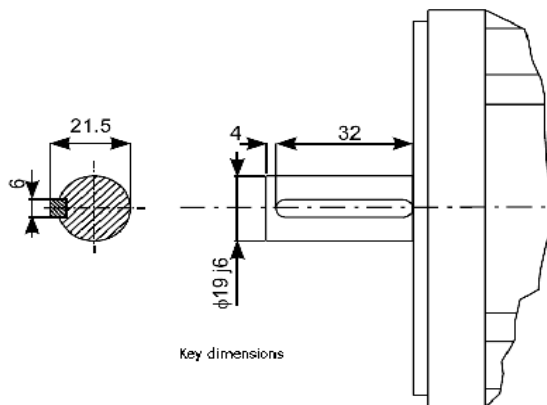

MOTOR DIMENSIONS

DSM Size 3

dimensions in mm

| Motor Type | | DSM31 | | DSM32 | | DSM33 | | DSM34 | |
|---------------|-----|---------|----------|---------|----------|---------|----------|---------|----------|
| Feedback Type | | Encoder | Resolver | Encoder | Resolver | Encoder | Resolver | Encoder | Resolver |
| Without Brake | L80 | 126 | 111 | 156 | 141 | 186 | 171 | 216 | 201 |
| | L81 | 140 | 125 | 170 | 155 | 200 | 185 | 230 | 215 |
| With Brake | L80 | 164 | 149 | 194 | 179 | 224 | 209 | 254 | 239 |
| | L81 | 178 | 163 | 208 | 193 | 238 | 223 | 268 | 253 |
| L1 | | 46 | 31 | 46 | 31 | 46 | 31 | 46 | 31 |