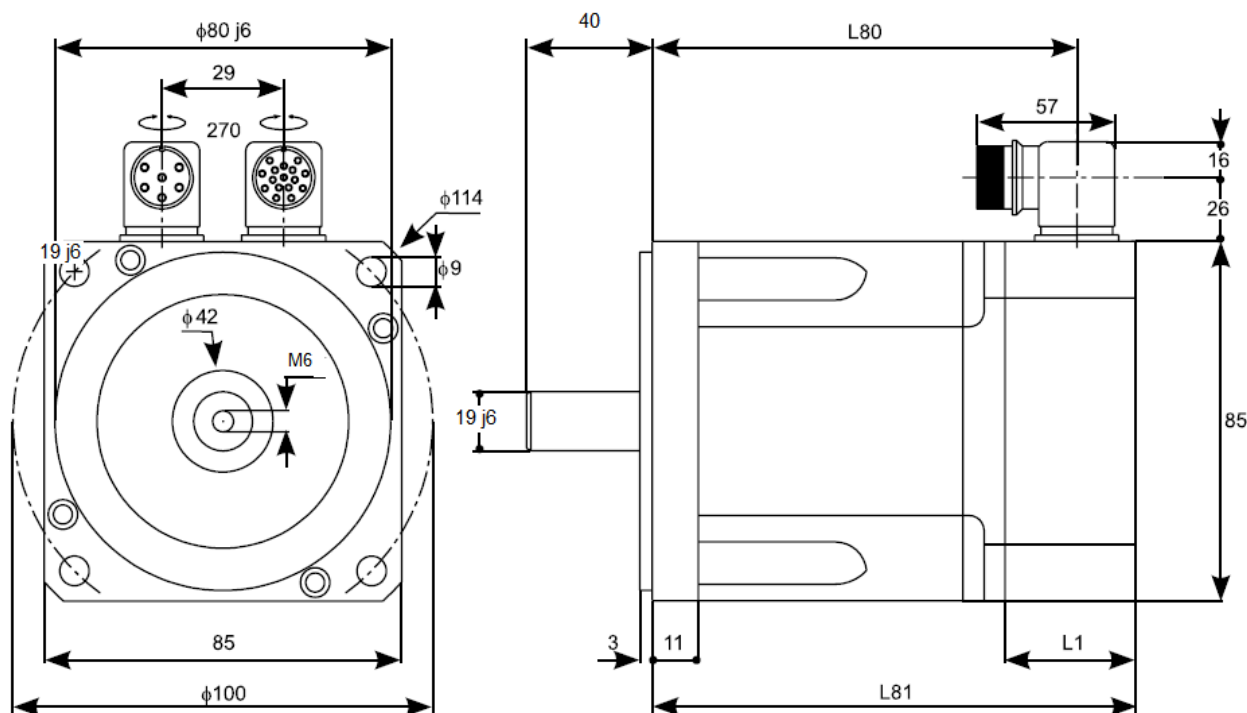

MOTOR DIMENSIONS

DSM Size 3

dimensions in mm

| Motor Type | | DSM31 | | DSM32 | | DSM33 | | DSM34 | |
|---------------|-----|---------|----------|---------|----------|---------|----------|---------|----------|
| Feedback Type | | Encoder | Resolver | Encoder | Resolver | Encoder | Resolver | Encoder | Resolver |
| Without Brake | L80 | 126 | 111 | 156 | 141 | 186 | 171 | 216 | 201 |
| | L81 | 140 | 125 | 170 | 155 | 200 | 185 | 230 | 215 |
| With Brake | L80 | 164 | 149 | 194 | 179 | 224 | 209 | 254 | 239 |
| | L81 | 178 | 163 | 208 | 193 | 238 | 223 | 268 | 253 |
| L1 | | 46 | 31 | 46 | 31 | 46 | 31 | 46 | 31 |