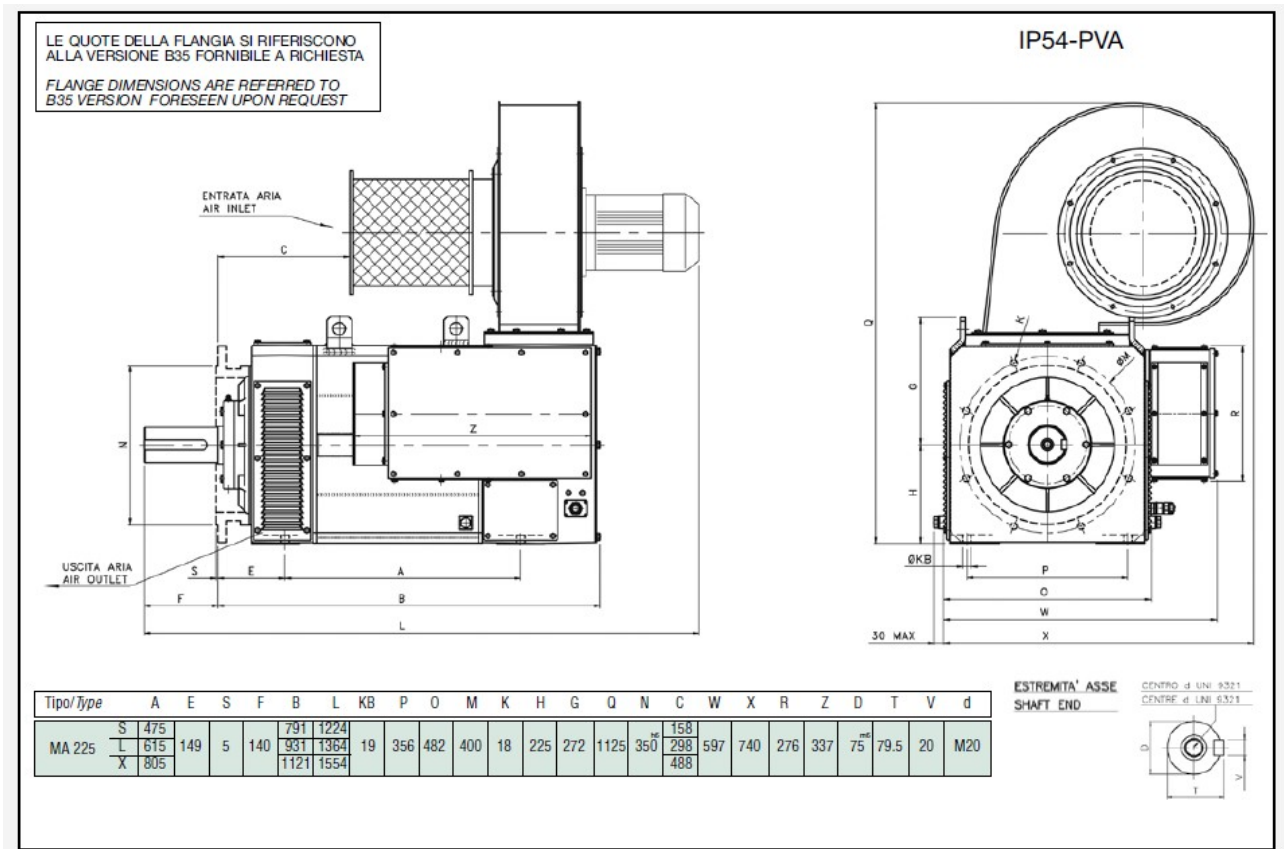

MOTORS SPINDLE DIMENSIONS

Motors MA100 – MA133 - MA160

Motor MA180

Motor MA225

Note: dimensions in mm

All information contained herein have been accurately checked to be exact and reliable, however D.Electron doesn't assume any responsibility for possible inaccuracies. D.Electron reserves the right to make all modifications necessary to improve the performance and reliability of its products.