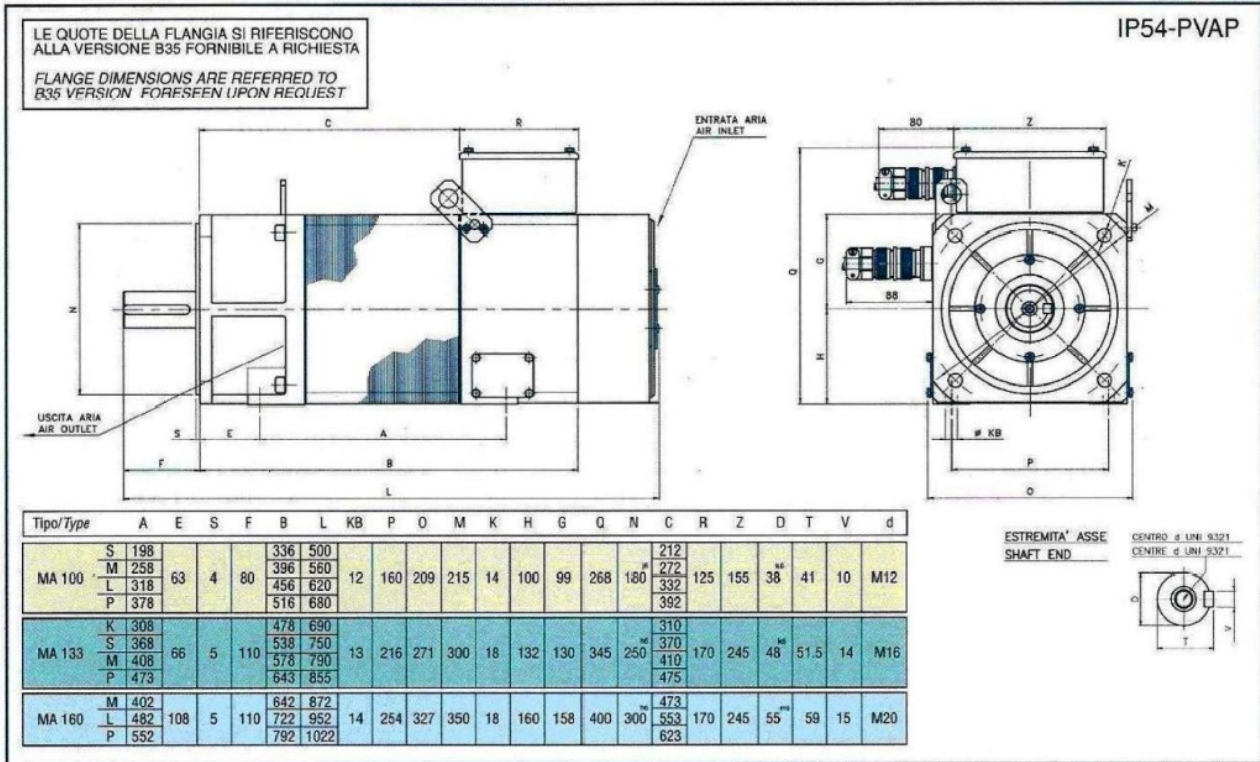

MOTORS SPINDLE DIMENSIONS

Motors MA100 – MA133 - MA160

Motor MA180

Motor MA225

Note: dimensions in mm

All information contained herein have been accurately checked to be exact and reliable, however D.Electron doesn't assume any responsibility for possible inaccuracies. D.Electron reserves the right to make all modifications necessary to improve the performance and reliability of its products.