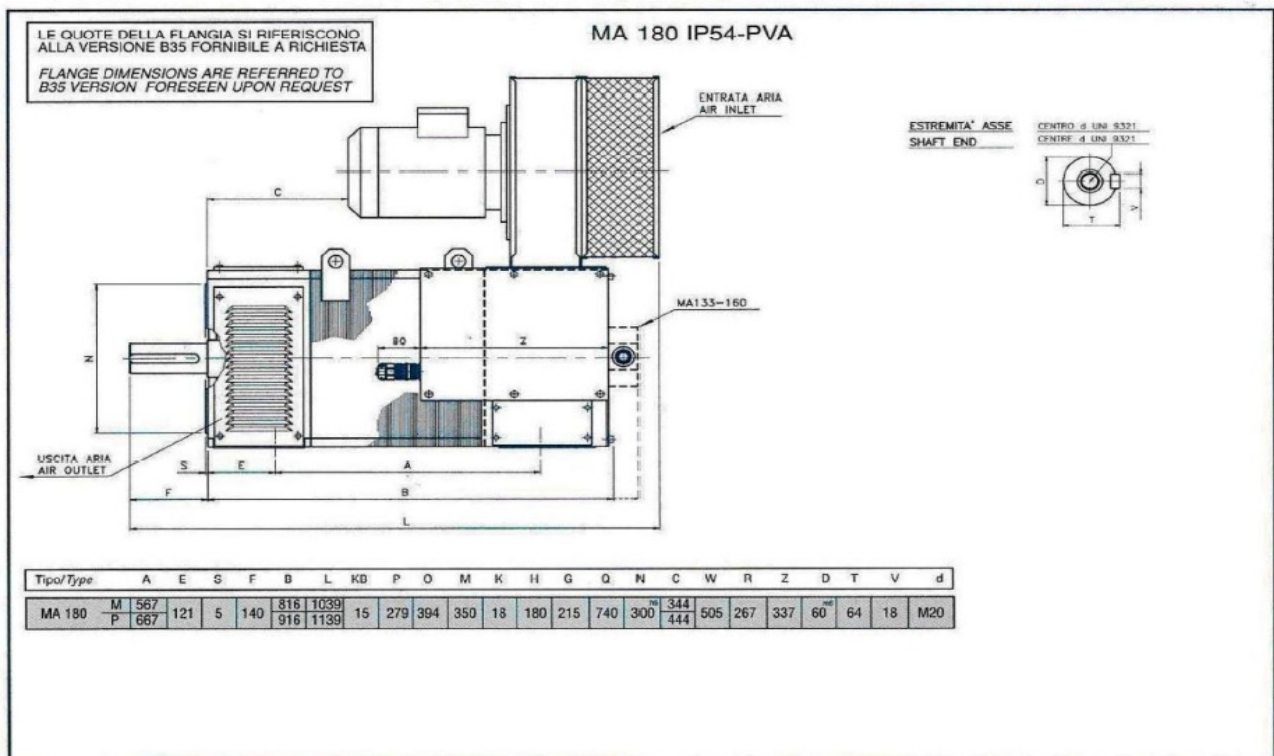

MOTORS SPINDLE DIMENSIONS

Motors MA100 – MA133 - MA160

Motor MA180

Motor MA225

Note: dimensions in mm

All information contained herein have been accurately checked to be exact and reliable, however D.Electron doesn't assume any responsibility for possible inaccuracies. D.Electron reserves the right to make all modifications necessary to improve the performance and reliability of its products.